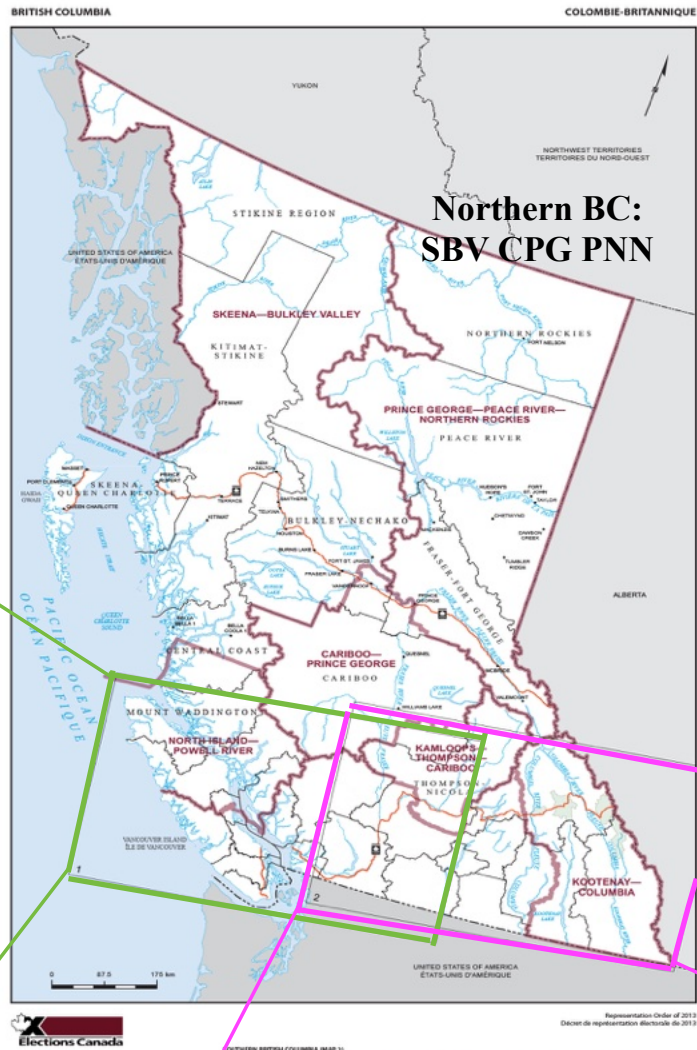

Metro Vancouver Area:
ABF BNS BUS CLC CPC DEL
FPK LAA MMF NVA NWB PMC
PMM RIC STR SUC SUN SWR
VAC VAE VAG VAK VAQ VAS
WVS

Vancouver Island:
CML COA ESQ NAL
NPR SGI VIC

Southeastern Corner:
CHP CSN KEL KOC
KTC NOS SWK